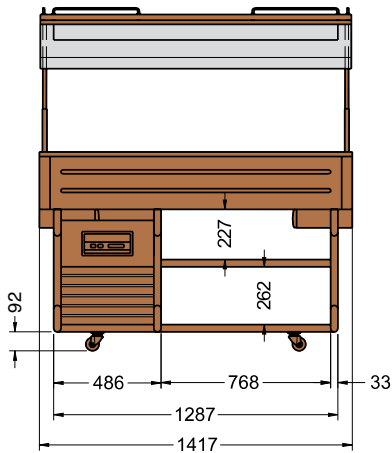

MURALE 4 M

MURALE 4 M NEUTRAL