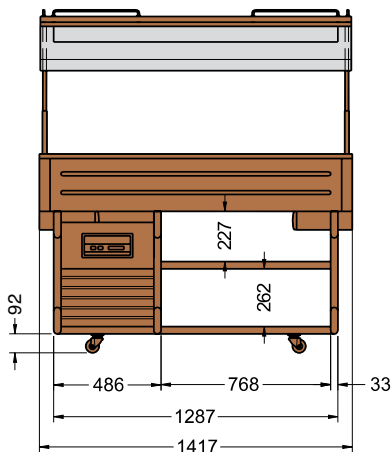

MURALE 4 M

MURALE 4 M NEUTRAL